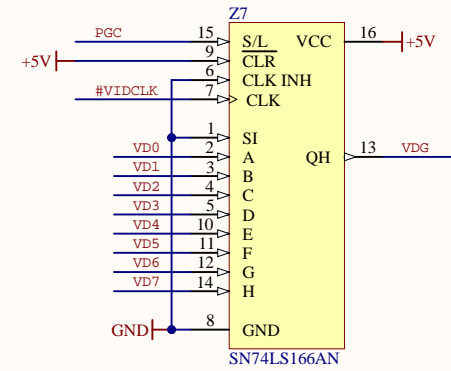

Header 20

Header 20

*** durch Piepsen (Interfacel) gefunden

6845_Socket

6845

SN74LS245N

Title			
GeniIII PGA			
Size	Number	Revision	
A4		1.0	
Date:	1.08.2022	08.01.2022	21:02:22
Sheet	1	of 2	
File:	P:\Eigenel...\Sheet1.SchDoc		Drawn By: F. Stassen
			08.01.2022

Title			
GeniIII PGA			
Size	Number	Revision	
A4		1.0	
Date:	1:08:2022 08.01.2022 21:02:22	Sheet nr	2 of 2
File:	P:\Eigenel...\Sheet2.SchDoc	Drawn By:	F. Stassen 08.01.2022

E2

C8

Spare

Z6

Z7

C7

CRTC_S

Z5

Z4

CRTC

Z3

Z2

Z1

E1