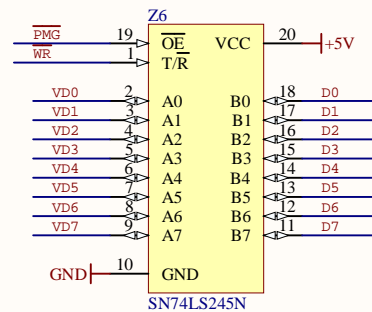

Header 20

Header 20

*** durch Piepsen (Interfacel) gefunden

6845_Socket

6845

SN74LS245N

Title			
GeniIII PGA			
Size	Number	Revision	
A4		1.0	
Date:	1.08.2022	08.01.2022	21:02:22
Sheet	1	of 2	
File:	P:\Eigenel...\Sheet1.SchDoc		Drawn By: F. Stassen
			08.01.2022

Title			
GeniIII PGA			
Size	Number	Revision	
A4		1.0	
Date:	1:08:2022 08.01.2022 21:02:22	Sheet nr	2 of 2
File:	P:\Eigenel...\Sheet2.SchDoc	Drawn By:	F. Stassen 08.01.2022

E2

C8

Spare

Z6

Z7

C7

CRTC_S