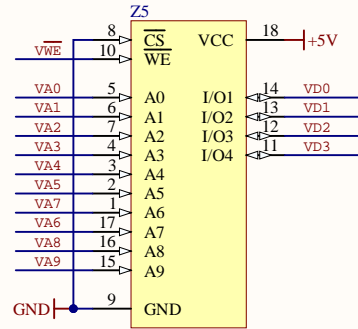

Header 20

Header 20

*** durch Piepsen (Interfacel) gefunden

6845_Socket

6845

SN74LS245N

Title			
GeniIII PGA			
Size	Number	Revision	
A4		1.0	
Date:	1.08.2022	08.01.2022	21:02:22
Sheet	1	of 2	
File:	P:\Eigenel...\Sheet1.SchDoc		Drawn By: F. Stassen
			08.01.2022

Title			
GeniIII PGA			
Size	Number	Revision	
A4		1.0	
Date:	1:08:2022 08.01.2022 21:02:22	Sheet nr	2 of 2
File:	P:\Eigenel...\Sheet2.SchDoc	Drawn By:	F. Stassen 08.01.2022

E2

C8

Spare

Z6

Z7

C7

CRTC_S