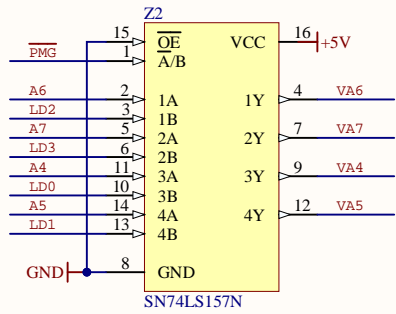

Header 20

Header 20

*** durch Piepsen (Interfacel) gefunden

6845_Socket

6845

SN74LS245N

Title			
GeniIII PGA			
Size	Number	Revision	
A4		1.0	
Date:	1.08.2022	08.01.2022	21:02:22
Sheet	1	of 2	
File:	P:\Eigenel...\Sheet1.SchDoc		Drawn By: F. Stassen
			08.01.2022

Title			
GeniIII PGA			
Size	Number	Revision	
A4		1.0	
Date:	1:08:2022 08.01.2022 21:02:22	Sheet nr	2 of 2
File:	P:\Eigenel...\Sheet2.SchDoc	Drawn By:	F. Stassen 08.01.2022

E2

C8

Spare

Z6

Z7

C7

CRTC_S