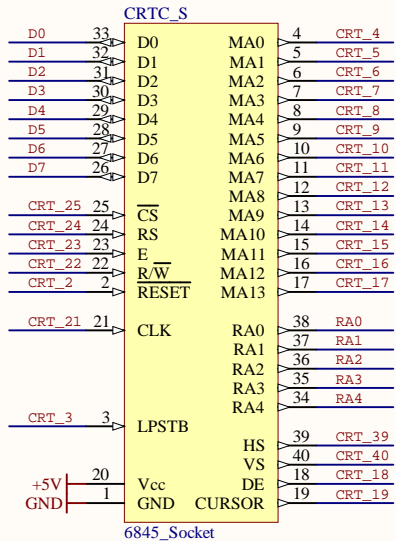

Header 20

Header 20

*** durch Piepsen (Interfacel) gefunden

6845_Socket

6845

SN74LS245N

Title			
GeniIII PGA			
Size	Number	Revision	
A4		1.0	
Date:	1.08.2022	08.01.2022	21:02:22
Sheet	1	of 2	
File:	P:\Eigenel...\Sheet1.SchDoc		Drawn By: F. Stassen
			08.01.2022

Title			
GeniIII PGA			
Size	Number	Revision	
A4		1.0	
Date:	1:08:2022 08.01.2022 21:02:22	Sheet nr	2 of 2
File:	P:\Eigenel...\Sheet2.SchDoc	Drawn By:	F. Stassen 08.01.2022

E2

C8

Spare

Z6

Z7

C7

CRTC_S

Z5

Z4

CRTC

Z3

Z2

Z1

E1