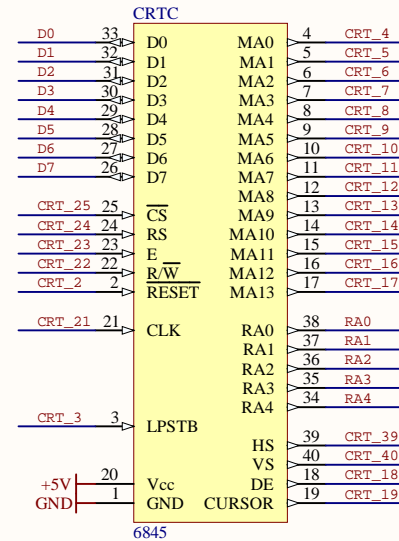

Header 20

Header 20

*** durch Piepsen (Interfacel) gefunden

6845_Socket

6845

SN74LS245N

Title			
GeniIII PGA			
Size	Number	Revision	
A4		1.0	
Date:	1.08.2022	08.01.2022	21:02:22
Sheet	1	of 2	
File:	P:\Eigenel...\Sheet1.SchDoc		Drawn By: F. Stassen
			08.01.2022

Title			
GeniIII PGA			
Size	Number	Revision	
A4		1.0	
Date:	1:08:2022 08.01.2022 21:02:22	Sheet nr	2 of 2
File:	P:\Eigenel...\Sheet2.SchDoc	Drawn By:	F. Stassen 08.01.2022

E2

C8

Spare

Z6

Z7

C7

CRTC_S

Z5

Z4

CRTC

Z3

Z2

Z1

E1