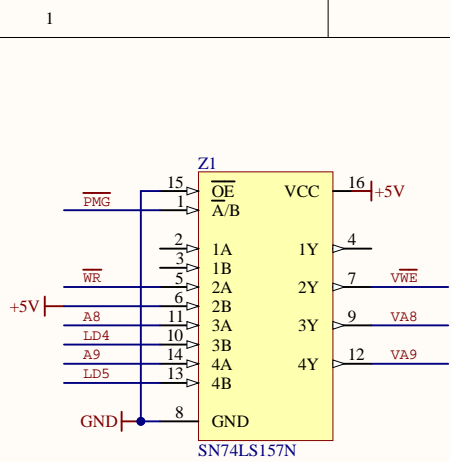

Header 20

Header 20

*** durch Piepsen (Interfacel) gefunden

6845_Socket

6845

SN74LS245N

Title			
GeniIII PGA			
Size	Number	Revision	
A4		1.0	
Date:	1.08.2022	08.01.2022	21:02:22
Sheet	1	of 2	
File:	P:\Eigenel...\Sheet1.SchDoc		Drawn By: F. Stassen
			08.01.2022

Title			
GeniIII PGA			
Size	Number	Revision	
A4		1.0	
Date:	1:08:2022 08.01.2022 21:02:22	Sheet nr	2 of 2
File:	P:\Eigenel...\Sheet2.SchDoc	Drawn By:	F. Stassen 08.01.2022

E2

C8

Spare

Z6

Z7

C7

CRTC_S