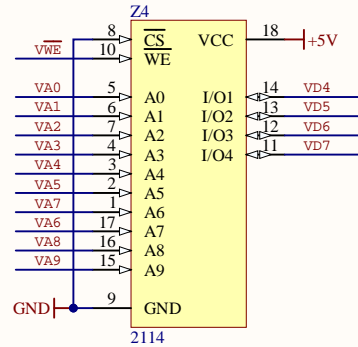

Header 20

Header 20

*** durch Piepsen (Interfacel) gefunden

6845_Socket

6845

SN74LS245N

Title			
GeniIII PGA			
Size	Number	Revision	
A4		1.0	
Date:	1.08.2022	08.01.2022	21:02:22
Sheet	1	of 2	
File:	P:\Eigenel...\Sheet1.SchDoc		Drawn By: F. Stassen
			08.01.2022

Title			
GeniIII PGA			
Size	Number	Revision	
A4		1.0	
Date:	1:08:2022 08.01.2022 21:02:22	Sheet nr	2 of 2
File:	P:\Eigenel...\Sheet2.SchDoc	Drawn By:	F. Stassen 08.01.2022

E2

C8

Spare

Z6

Z7

C7

CRTC_S