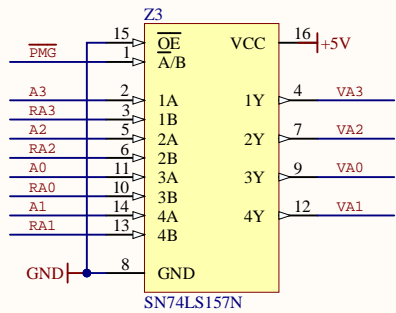

Header 20

Header 20

*** durch Piepsen (Interfacel) gefunden

6845_Socket

6845

SN74LS245N

Title			
GeniIII PGA			
Size	Number	Revision	
A4		1.0	
Date:	1.08.2022	08.01.2022	21:02:22
Sheet	1	of 2	
File:	P:\Eigenel...\Sheet1.SchDoc		Drawn By: F. Stassen
			08.01.2022

Title			
GeniIII PGA			
Size	Number	Revision	
A4		1.0	
Date:	1:08:2022 08.01.2022 21:02:22	Sheet nr	2 of 2
File:	P:\Eigenel...\Sheet2.SchDoc	Drawn By:	F. Stassen 08.01.2022

E2

C8

Spare

Z6

Z7

C7

CRTC_S