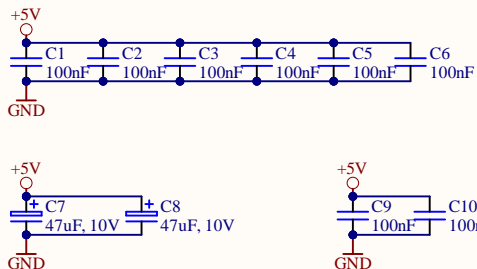

Header 20

Header 20

*** durch Piepsen (Interfacel) gefunden

6845_Socket

6845

SN74LS245N

Title			
GeniIII PGA			
Size	Number	Revision	
A4		1.0	
Date:	1.08.2022	08.01.2022	21:02:22
Sheet	1	of 2	
File:	P:\Eigenel...\Sheet1.SchDoc		Drawn By: F. Stassen
			08.01.2022

Title			
GeniIII PGA			
Size	Number	Revision	
A4		1.0	
Date:	1:08:2022 08.01.2022 21:02:22	Sheet nr	2 of 2
File:	P:\Eigenel...\Sheet2.SchDoc	Drawn By:	F. Stassen 08.01.2022

E2

C8

Spare

Z6

Z7

C7

CRTC_S